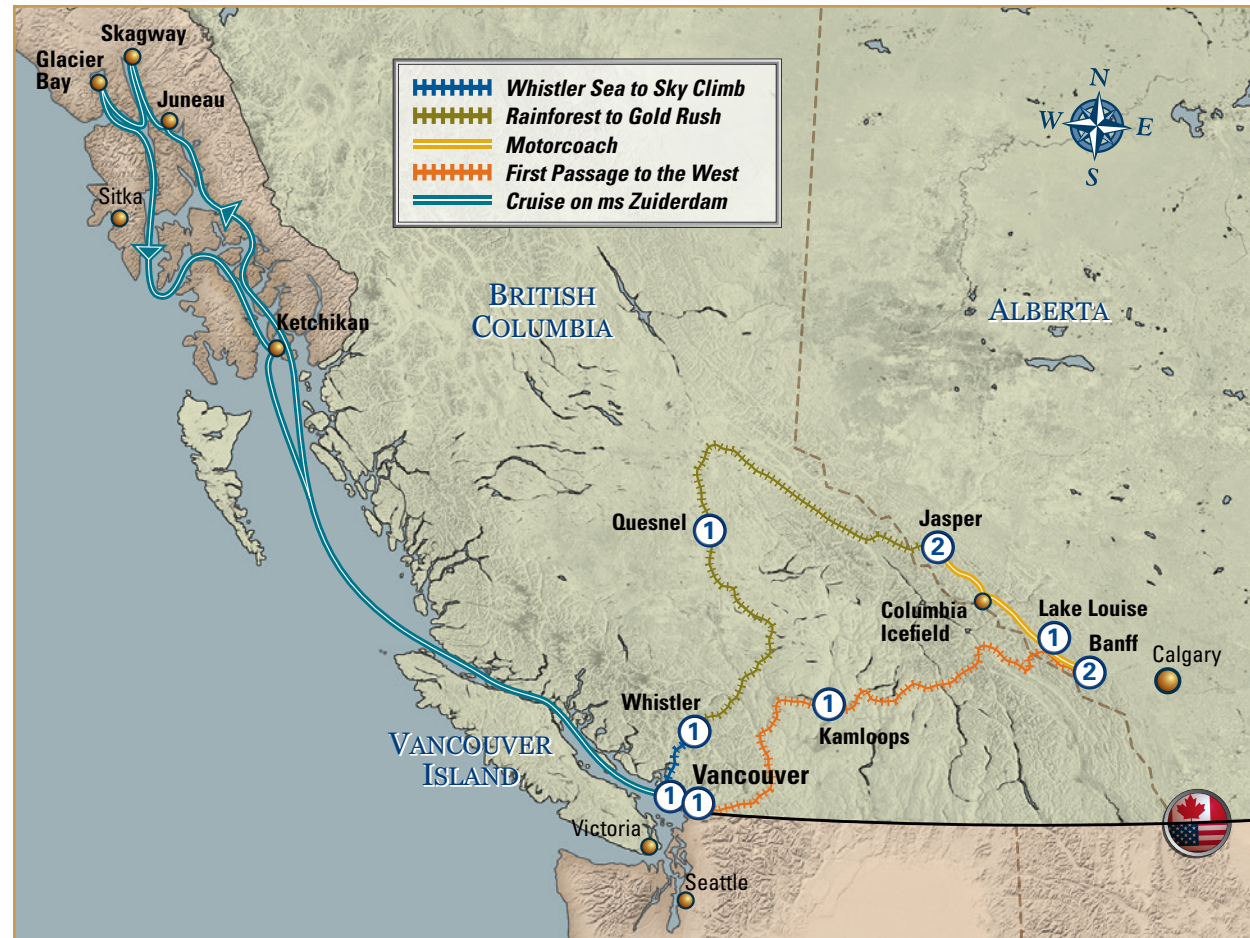

# Golden Circle via Whistler with Pre-Tour Cruise (Circle Tour)

(17 nights/18 days)

 RockyMountainHolidays.com

## Itinerary

Day	Activities	Overnight
1	Embarkation in Vancouver	Holland America's ms Zuiderdam
2	At Sea	Holland America's ms Zuiderdam
3	Juneau, Alaska	Holland America's ms Zuiderdam
4	Skagway, Alaska	Holland America's ms Zuiderdam
5	Glacier Bay Scenic Cruise	Holland America's ms Zuiderdam
6	Ketchikan, Alaska	Holland America's ms Zuiderdam
7	At Sea	Holland America's ms Zuiderdam
8	Disembarkation	Vancouver
9	Rocky Mountaineer to Whistler	Whistler
10	Rocky Mountaineer to Quesnel	Quesnel
11	Rocky Mountaineer to Jasper	Jasper
12	Jasper Highlights Tour	Jasper
13	Icefields Parkway Tour, including Ice Explorer	Lake Louise
14	Yoho Park Tour. Transfer to Banff	Banff
15	Banff Tour with Gondola and Summit Helicopter	Banff
16	Rocky Mountaineer to Kamloops	Kamloops
17	Rocky Mountaineer to Vancouver	Vancouver
18	Vacation ends in Vancouver	

### 2012 Package Tour Start Dates: Starts Vancouver (Roundtrip, Pre-Tour Cruise)

Saturdays

May	12 19 26
Jun	2 9 16 23 30
Jul	7 28
Aug	4 11 18 25
Sep	1 8

### Package Includes

- 4 day Rocky Mountaineer GoldLeaf or RedLeaf Service
- 3.5 hour Rocky Mountaineer Whistler Sea to Sky Climb
- 7 night Glacier Bay Inside Passage Cruise, Verandah (GoldLeaf) or Ocean-View (RedLeaf) Stateroom
- 12 breakfasts, 10 lunches, 7 dinners
- 10 nights hotel accommodation
- Vancouver Lookout
- Jasper Highlights Tour
- Icefields Parkway Tour, including Ice Explorer, Jasper to Lake Louise
- Yoho Park Tour, Lake Louise to Banff
- Banff Tour, including Banff Gondola
- Summit Helicopter Flightseeing
- Rail station transfers in Vancouver, Whistler, Quesnel, Jasper, Banff and Kamloops