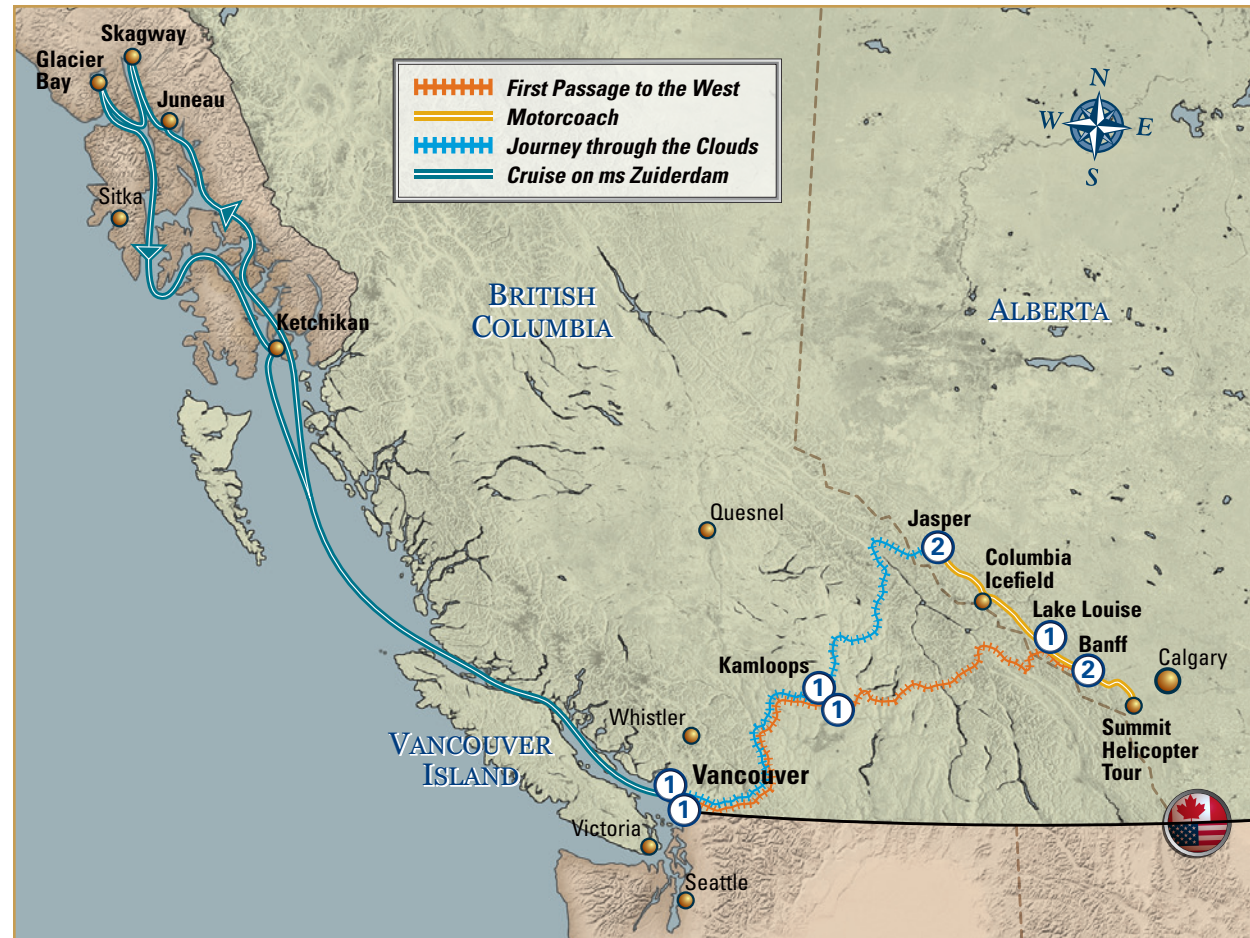

Canadian Rockies Circle with Post-Tour Cruise (Circle Tour)

(16 nights/17 days)

 RockyMountainHolidays.com

Itinerary

Day	Activities	Overnight
1	Arrive in Vancouver	Vancouver
2	Rocky Mountaineer to Kamloops	Kamloops
3	Rocky Mountaineer to Banff	Banff
4	Banff Tour with Gondola and Summit Helicopter	Banff
5	Yoho Park Tour. Transfer to Lake Louise	Lake Louise
6	Icefields Parkway Tour, including Ice Explorer	Jasper
7	Jasper Highlights Tour	Jasper
8	Rocky Mountaineer to Kamloops	Kamloops
9	Rocky Mountaineer to Vancouver	Vancouver
10	Embarkation	Holland America's ms Zuiderdam
11	At Sea	Holland America's ms Zuiderdam
12	Juneau, Alaska	Holland America's ms Zuiderdam
13	Skagway, Alaska	Holland America's ms Zuiderdam
14	Glacier Bay Scenic Cruise	Holland America's ms Zuiderdam
15	Ketchikan, Alaska	Holland America's ms Zuiderdam
16	At Sea	Holland America's ms Zuiderdam
17	Vacation ends in Vancouver	

2012 Package Tour Start Dates: Starts Vancouver (Roundtrip, Post-Tour Cruise)

Thursdays

May	3	10	17	24	31
Jun	7	14	21	28	
Jul	5	12	19		
Aug	2	9	16	23	30
Sep	6	13			

Changes to 2011 Product:

None

For the detailed cruise add-on itinerary and cabin categories, please see page 14

Package Includes

- 4 day Rocky Mountaineer GoldLeaf or RedLeaf Service
- 7 night Glacier Bay Inside Passage Cruise, Verandah (GoldLeaf) or Ocean-View (RedLeaf) Stateroom
- 11 breakfasts, 10 lunches, 7 dinners
- 9 nights hotel accommodation
- Vancouver Lookout
- Banff Tour, including Banff Gondola
- Summit Helicopter Flightseeing
- Yoho Park Tour, Banff to Lake Louise
- Icefields Parkway Tour, including Ice Explorer, Lake Louise to Jasper
- Jasper Highlights Tour
- Rail station transfers in Vancouver, Kamloops, Banff and Jasper
- Luggage handling and National Park Pass